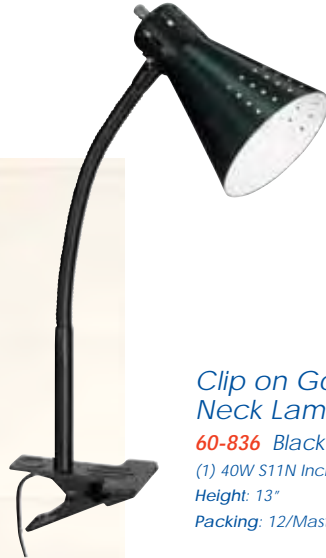

desk lamps & specialty lighting

Goose Neck Floor Lamp
60-831 Brushed Nickel
(1) 60W A19 max.
Height: 64"
Packing: 2/Master

Large Goose Neck Desk Lamp
60-830 Brushed Nickel
(1) 60W A19 max.
Height: 16½"
Packing: 4/Master

Clip on Goose Neck Lamp
60-828 Brushed Nickel
(1) 40W S11N Included
Height: 13"
Packing: 12/Master

Small Goose Neck Desk Lamp
60-829 Brushed Nickel
(1) 40W S11N Included
Height: 13"
Packing: 8/Master

floor & Desk Lamps

Clip on Goose Neck Lamp

60-832 White
(1) 40W S11N Included
Height: 13"
Packing: 12/Master

Large Goose Neck Desk Lamp

60-834 White
(1) 60W A19 max.
Height: 16½"
Packing: 4/Master

Small Goose Neck Desk Lamp

60-833 White
(1) 40W S11N Included
Height: 13"
Packing: 8/Master

Goose Neck Floor Lamp

60-835 White
(1) 60W A19 max.
Height: 64"
Packing: 2/Master

desk lamps & specialty lighting

Clip on Goose Neck Lamp
60-836 Black
(1) 40W S11N Included
Height: 13"
Packing: 12/Master